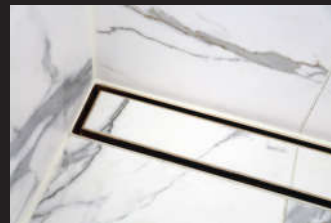

AVA SPEC SHEET

PRODUCT OVERVIEW

AVA is the pinnacle of frameless glass and waterproofing technology. Designed to offer a seamless, open feel, the 10mm safety glass panels create a real sense of space, while still maintaining the quality and security of a glass shower.

AVA showers sit on a solid resin tile over base combined with industry tested waterproofing systems. Integrated wall channels and recessed floor channels offer a secure and watertight system for timber floors and even upstairs - allowing the AVA shower system to be installed where other tile over bases cannot.

Hinged, Walk In and Crest's unique concealed rollers Sliding Door options are available, with a large range of standard sizes and unlimited custom sizes available on request. AVA is the perfect solution for any bathroom, and creates a beautiful addition to the space.

WATERPROOF TILE OVER BASE

FOR CONCRETE & TIMBER FLOORS

Polished Aluminium Trim

Concealed Sliding Door Rollers

Channel Drain

Centre Drain

IS THIS SHOWER FOR ME?

When considering an AVA shower, consider what is most important to you. AVA showers are a high quality product that are designed to offer peace of mind for long term integrity, yet still retaining a high end look. The AVA 10mm frameless glass doesn't interrupt the flow of a bathroom's design, and becomes a natural addition to the look and feel of the space. AVA is customisable with door style, size, upgrades and hob or level entry so is the perfect solution to meet your specific needs. Little maintenance is needed to uphold an AVA shower's quality finish, and with a 25 year leakproof warranty, you can trust that the structural integrity of the product is maintained throughout its lifetime. AVA is the perfect addition to create a light, bright and effortless bathroom layout, and can equally become a statement piece or an accentuation of your design.