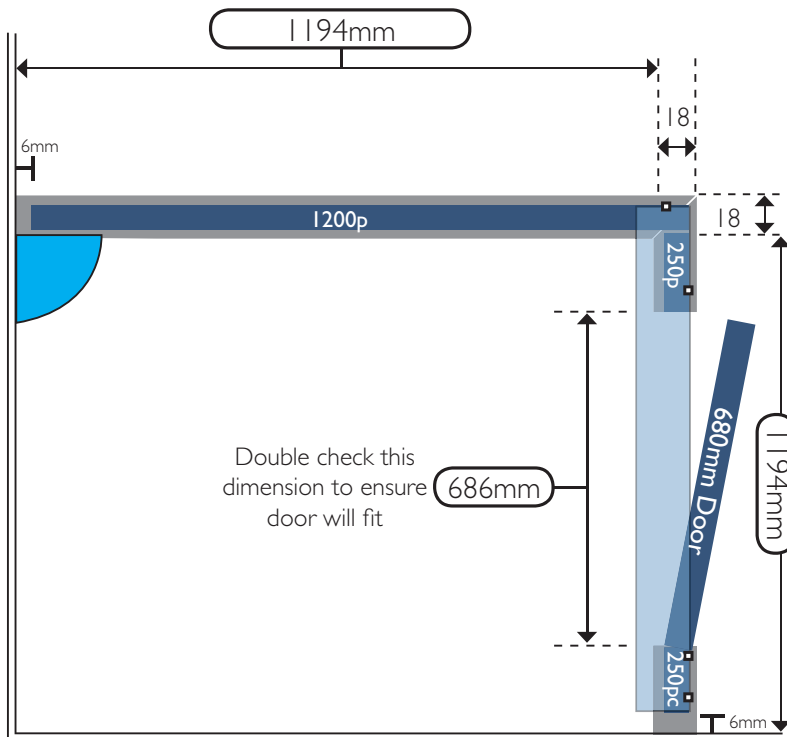

### SH204

Overall dimensions below are from finished wall surface to inside edge of channel.

The overall shower height is 1960mm high from finished floor surface.

#### Key

- Channel
- Shower Shelf
- Support Brackets
- Glass Panel
- Overhead Support

#### Tile Dimensions

It is recommended that wall tiles are laid 50mm wider and higher than overall shower dimensions.

This dimension sheet must be used in conjunction with the relevant Sereno Frameless installation instructions. The specifier/purchaser must ensure compliance with local council regulations. The manufacturer reserves the right to alter specifications/product from that shown.

#### A) Wall Channel