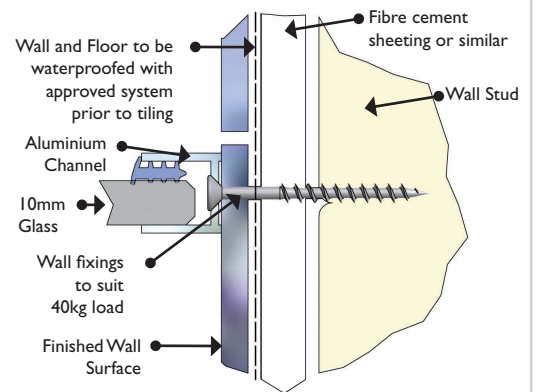

### SH204

Overall dimensions below are from finished wall surface to inside edge of channel.

The overall shower height is 1960mm high from finished floor surface.

#### Key

- Channel
- Shower Shelf
- Support Brackets
- Glass Panel
- Overhead Support

#### Tile Dimensions

It is recommended that wall tiles are laid 50mm wider and higher than overall shower dimensions.

This dimension sheet must be used in conjunction with the relevant Sereno Frameless installation instructions. The specifier/purchaser must ensure compliance with local council regulations. The manufacturer reserves the right to alter specifications/product from that shown.

#### A) Wall Channel