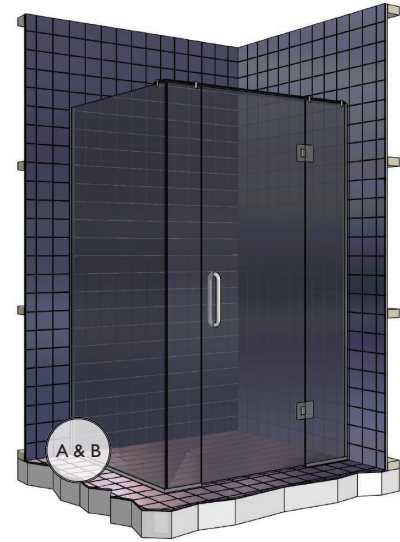

### SH204

Overall dimensions below are from finished wall surface to inside edge of channel.

The overall shower height is 1960mm high from finished floor surface.

#### Key

- Channel
- Shower Shelf
- Support Brackets
- Glass Panel
- Overhead Support

#### Tile Dimensions

It is recommended that wall tiles are laid 50mm wider and higher than overall shower dimensions.

This dimension sheet must be used in conjunction with the relevant Sereno Frameless installation instructions. The specifier/purchaser must ensure compliance with local council regulations. The manufacturer reserves the right to alter specifications/product from that shown.