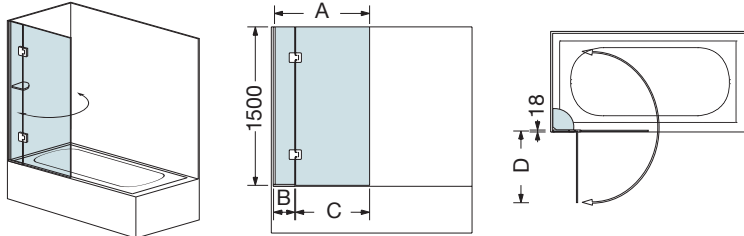

Make an impression with **alto**.

- USER FRIENDLY**
 - doors swing both ways and over 180°
 - conveniently clears vanity or towel rail
 - prevents toilet from getting wet
 - includes FREE shower shelf.
- VERSATILE**
 - suitable for any type of wall, including tiled and acrylic
 - suits lip-edged and flat topped baths
 - reversible – left or right hand
 - standard sizes
 - an unlimited range of custom sizes available.
- SAFE**
 - uses only 10mm safety glass
 - prevents water damage to vanity and towel rail.

SINGLE DOOR

Code	Width (A)	Open (D)
BS962	800	774
BS964	900	874
BS968	1000	974

Note: requires double stud fixing

FIXED PANEL AND DOOR

Code	Width (A)	Panel (B)	Door (C)	Open (D)
BS921	900	200	700	674
BS923	1000	200	800	774