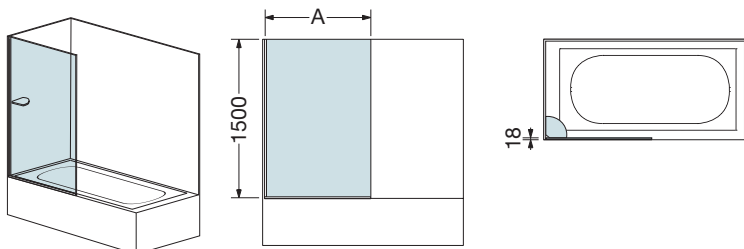

Make an impression with **alto**.

- USER FRIENDLY**
 - doors swing both ways and over 180°
 - conveniently clears vanity or towel rail
 - prevents toilet from getting wet
 - includes FREE shower shelf.
- VERSATILE**
 - suitable for any type of wall, including tiled and acrylic
 - suits lip-edged and flat topped baths
 - reversible – left or right hand
 - standard sizes
 - an unlimited range of custom sizes available.
- SAFE**
 - uses only 10mm safety glass
 - prevents water damage to vanity and towel rail.

SINGLE DOOR

Code	Width (A)	Open (D)
BS962	800	774
BS964	900	874
BS968	1000	974

Note: requires double stud fixing

FIXED PANEL AND DOOR

Code	Width (A)	Panel (B)	Door (C)	Open (D)
BS921	900	200	700	674
BS923	1000	200	800	774

Note: requires solid fixing

FIXED PANEL AND DOOR

Code	Width (A)	Panel (B)	Door (C)	Open (D)
BS925	900	500	400	374
BS927	1000	500	500	474
BS929	1100	500	600	574

Note: requires solid fixing

FIXED PANEL

Code	Width (A)
BS940	700
BS942	800
BS944	900
BS946	1000
BS948	1100

Where applicable, your **alto** bathscreen package includes:

- 10mm safety glass panel/s
- bright chrome finished wall/floor channels
- bright chrome finished hinges
- drip seal
- waterbar
- 10mm glass shower shelf
- an installation kit, including instructions and accessories.