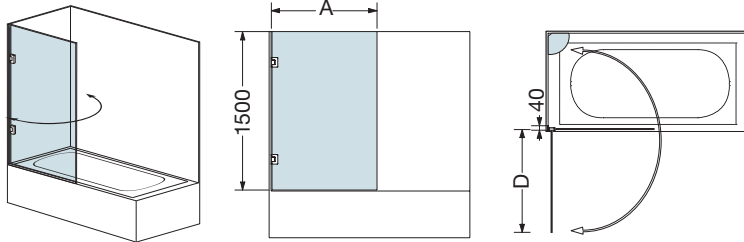

alto bathscreen

by crest

As the sturdiest bathscreen in New Zealand the **alto** utilises only 10mm thick safety glass to provide an unparalleled level of safety while remaining cost effective.

Available in an unlimited range of shapes and sizes, the **alto** enables you to have the best of both worlds – a bath and a shower – without compromising on aesthetics and quality.

Make an impression with **alto**.

- USER FRIENDLY**
 - doors swing both ways and over 180°
 - conveniently clears vanity or towel rail
 - prevents toilet from getting wet
 - includes FREE shower shelf.
- VERSATILE**
 - suitable for any type of wall, including tiled and acrylic
 - suits lip-edged and flat topped baths
 - reversible – left or right hand
 - standard sizes
 - an unlimited range of custom sizes available.
- SAFE**
 - uses only 10mm safety glass
 - prevents water damage to vanity and towel rail.

SINGLE DOOR

Code	Width (A)	Open (D)
BS962	800	774
BS964	900	874
BS968	1000	974

Note: requires double stud fixing

FIXED PANEL AND DOOR

Code	Width (A)	Panel (B)	Door (C)	Open (D)
BS921	900	200	700	674
BS923	1000	200	800	774