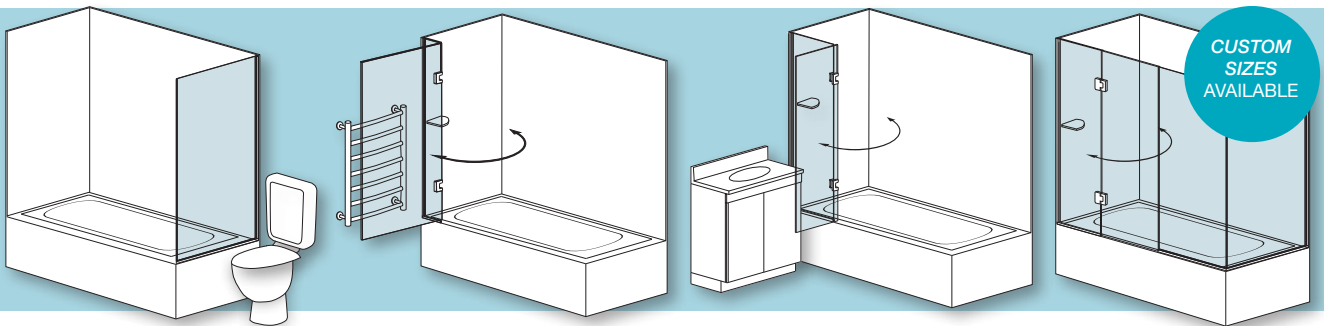

alto bathscreen

by crest

As the sturdiest bathscreen in New Zealand the **alto** utilises only 10mm thick safety glass to provide an unparalleled level of safety while remaining cost effective.

Available in an unlimited range of shapes and sizes, the **alto** enables you to have the best of both worlds – a bath and a shower – without compromising on aesthetics and quality.

Make an impression with **alto**.

- USER FRIENDLY**
 - doors swing both ways and over 180°
 - conveniently clears vanity or towel rail
 - prevents toilet from getting wet
 - includes FREE shower shelf.
- VERSATILE**
 - suitable for any type of wall, including tiled and acrylic
 - suits lip-edged and flat topped baths
 - reversible – left or right hand
 - standard sizes
 - an unlimited range of custom sizes available.
- SAFE**
 - uses only 10mm safety glass
 - prevents water damage to vanity and towel rail.

SINGLE DOOR

Code	Width (A)	Open (D)
BS962	800	774
BS964	900	874
BS968	1000	974

Note: requires double stud fixing

FIXED PANEL AND DOOR

Code	Width (A)	Panel (B)	Door (C)	Open (D)
BS921	900	200	700	674
BS923	1000	200	800	774

Where applicable, your **alto** bathscreen package includes:

- 10mm safety glass panel/s
- bright chrome finished wall/floor channels
- bright chrome finished hinges
- drip seal
- waterbar
- 10mm glass shower shelf
- an installation kit, including instructions and accessories.