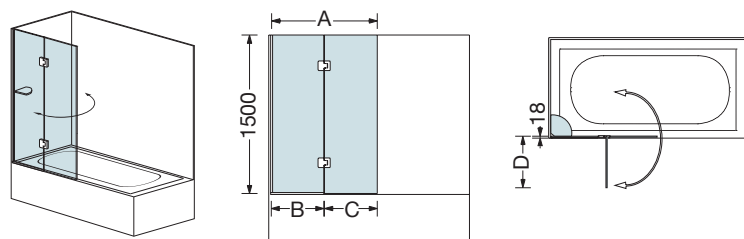

Make an impression with **alto**.

- USER FRIENDLY**
 - doors swing both ways and over 180°
 - conveniently clears vanity or towel rail
 - prevents toilet from getting wet
 - includes FREE shower shelf.
- VERSATILE**
 - suitable for any type of wall, including tiled and acrylic
 - suits lip-edged and flat topped baths
 - reversible – left or right hand
 - standard sizes
 - an unlimited range of custom sizes available.
- SAFE**
 - uses only 10mm safety glass
 - prevents water damage to vanity and towel rail.

SINGLE DOOR

Code	Width (A)	Open (D)
BS962	800	774
BS964	900	874
BS968	1000	974

Note: requires double stud fixing

FIXED PANEL AND DOOR

Code	Width (A)	Panel (B)	Door (C)	Open (D)
BS921	900	200	700	674
BS923	1000	200	800	774

Note: requires solid fixing

FIXED PANEL AND DOOR

Code	Width (A)	Panel (B)	Door (C)	Open (D)
BS925	900	500	400	374
BS927	1000	500	500	474
BS929	1100	500	600	574

Note: requires solid fixing

FIXED PANEL

Code	Width (A)
BS940	700
BS942	800
BS944	900
BS946	1000
BS948	1100

Where applicable, your **alto** bathscreen package includes:

- 10mm safety glass panel/s
- bright chrome finished wall/floor channels
- bright chrome finished hinges
- drip seal
- waterbar
- 10mm glass shower shelf
- an installation kit, including instructions and accessories.